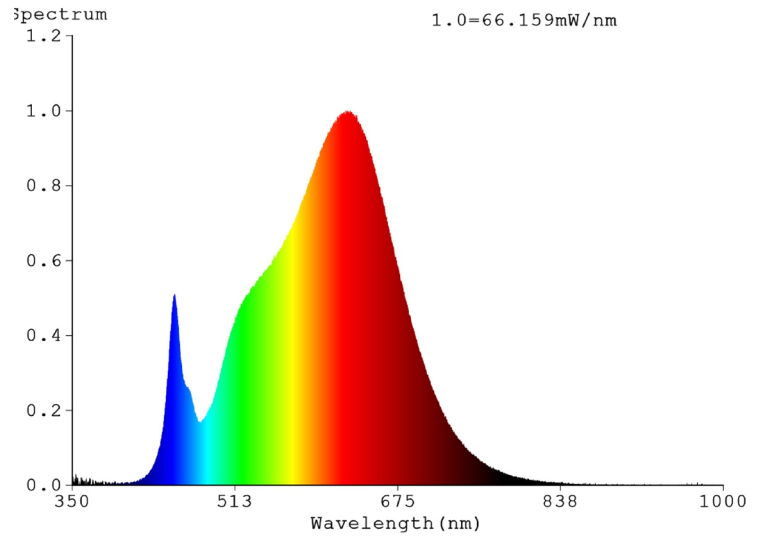

Special LED strip designed to achieve even light
512 LEDs each meter make it easy to create a uniform line of light, even when using a low aluminium profile
High CRI 90+
With double-sided 3M 300LSE tape, the strip is versatile and easy to install
Should be placed in profile for cooling, this to ensure longevity

Technical data

Model	Strip
Lamp type	LED not exchangeable
Lamp power per meter	11 Watt
Luminaire efficacy	84,7 Lumen/Watt
Lamp voltage	24 - 24 Volt
Type of control gear	LED operating device voltage-controlled
Exchangeable control gear	Yes
Lumen maintenance at median useful life of	96 Percentage
Degree of protection (IP)	IP20
Max. system power	55 Watt
Colour temperature	3000 - 3000 Kelvin

Mounting method	Surface mounting/recessed mounting
Number of nodes per meter	512
Luminous flux per meter	932 Lumen
Voltage type	DC
Beam angle	180 Degrees
Suitable for dimmer	Yes
Energy efficiency class of the light source a	F
Failure rate at median useful life of 50,000 h	10 Percentage
Protection class	II
Colour of light	White
Colour rendering index CRI	90-100

Colour of light adjustable	No
Width	8 Millimetre
Length	5000 Millimetre
Self-adhesive	Yes
Number of poles	2
LED-Strip length (m)	5
Brand	SLC
Produced by	The Light Group

Luminous flux adjustable	Continuously variable
Height/depth	1,5 Millimetre
Length of particular segments	31,25 Millimetre
Type of wiring	Ending
Conductor cross section	0,35 Square millimetre
Max length per connection:	5 meter
GTIN	7070938062756