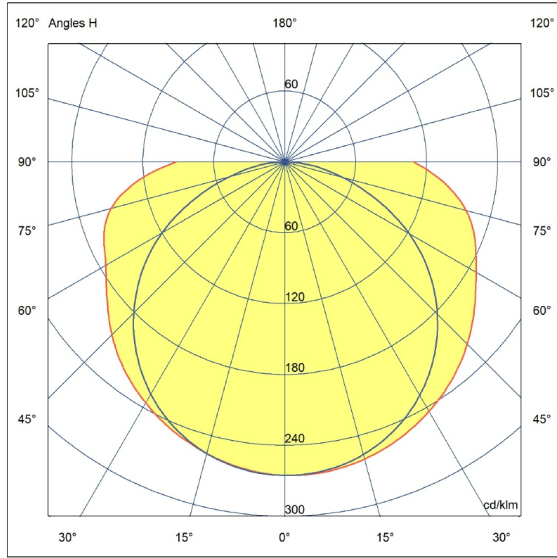

Mounting method	Surface mounting/recessed mounting
Number of nodes per meter	512
Luminous flux per meter	932 Lumen
Voltage type	DC
Beam angle	180 Degrees
Suitable for dimmer	Yes
Energy efficiency class of the light source a	F
Failure rate at median useful life of 50,000 h	10 Percentage
Protection class	II
Colour of light	White
Colour rendering index CRI	90-100

Colour of light adjustable	No
Width	8 Millimetre
Length	5000 Millimetre
Self-adhesive	Yes
Number of poles	2
LED-Strip length (m)	5
Brand	SLC
Produced by	The Light Group

Luminous flux adjustable	Continuously variable
Height/depth	1,5 Millimetre
Length of particular segments	31,25 Millimetre
Type of wiring	Ending
Conductor cross section	0,35 Square millimetre
Max length per connection:	5 meter
GTIN	7070938062756

VH Planes

H0.0

V0.0

Flux 960 lm
Maximum 265.28 cd/klm
Position H=0.00 V=0.00
Efficiency: 97.52%
Date: 28-07-2021
Asymmetric VH

Scandinavian Lighting Concept

S14043

11 kWh/1000h

2019/2015