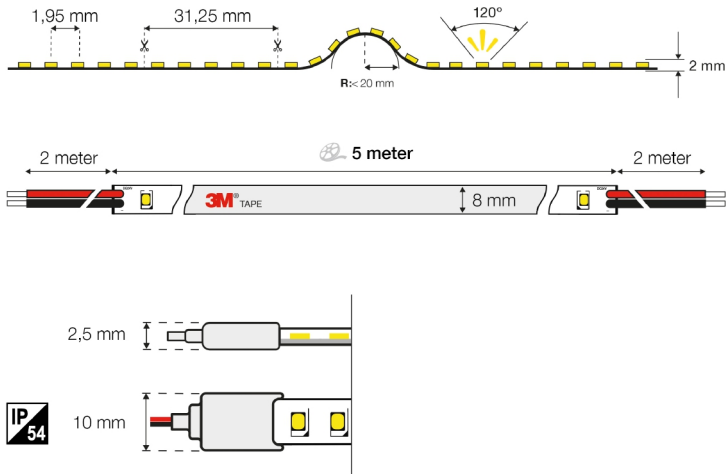

Special LED strip designed to achieve even light
512 LEDs each meter make it easy to create a uniform line of light, even when using a low aluminium profile
High CRI 90+
With double-sided 3M 300LSE tape, the strip is versatile and easy to install
Should be placed in profile for cooling, this to ensure longevity

Technical data

Model	Strip
Lamp type	LED not exchangeable
Lamp power per meter	11 Watt
Luminaire efficacy	84,7 Lumen/Watt
Lamp voltage	24 - 24 Volt
Type of control gear	LED operating device voltage-controlled
Exchangeable control gear	Yes
Lumen maintenance at median useful life of	96 Percentage
Degree of protection (IP)	IP20
Max. system power	55 Watt
Colour temperature	3000 - 3000 Kelvin

Mounting method	Surface mounting/recessed mounting
Number of nodes per meter	512
Luminous flux per meter	932 Lumen
Voltage type	DC
Beam angle	180 Degrees
Suitable for dimmer	Yes
Energy efficiency class of the light source a	F
Failure rate at median useful life of 50,000 h	10 Percentage
Protection class	II
Colour of light	White
Colour rendering index CRI	90-100

Colour of light adjustable	No
Width	8 Millimetre
Length	5000 Millimetre
Self-adhesive	Yes
Number of poles	2
LED-Strip length (m)	5
Brand	SLC
Produced by	The Light Group

Luminous flux adjustable	Continuously variable
Height/depth	1,5 Millimetre
Length of particular segments	31,25 Millimetre
Type of wiring	Ending
Conductor cross section	0,35 Square millimetre
Max length per connection:	5 meter
GTIN	7070938062756